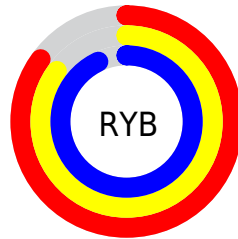

# Details

The RYB color **216, 216, 238** is a light color, and the websafe version is hex **CCCCCC**. A complement of this color would be **216, 238, 216**, and the grayscale version is **218, 218, 218**.

A 20% lighter version of the original color is **255, 255, 255**, and **161, 161, 182** is the 20% darker color. If you saturate the color by 10%, you get **192, 192, 238**, and if you desaturate by 10%, it is **238, 240, 238**.

# Distribution

Red (85%)

Green (85%)

Blue (93%)

Red (85%)

Yellow (85%)

Blue (93%)

Cyan (9%)