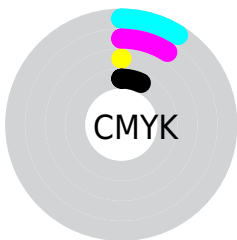

# Details

The RYB color **216, 216, 238** is a light color, and the websafe version is hex **CCCCCC**. A complement of this color would be **216, 238, 216**, and the grayscale version is **218, 218, 218**.

A 20% lighter version of the original color is **255, 255, 255**, and **161, 161, 182** is the 20% darker color. If you saturate the color by 10%, you get **192, 192, 238**, and if you desaturate by 10%, it is **238, 240, 238**.

# Distribution

Red (85%)

Green (85%)

Blue (93%)

Red (85%)

Yellow (85%)

Blue (93%)

Cyan (9%)

Magenta (9%)

Yellow (0%)

Black (7%)

Cyan (15%)

Magenta (15%)

Yellow (7%)