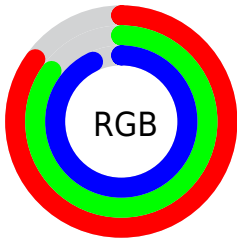

Distribution

Red (85%)

Green (85%)

Blue (93%)