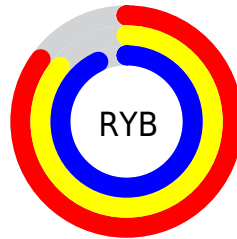

Red (85%)

Yellow (86%)

Blue (93%)