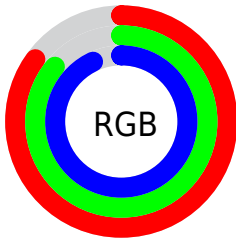

Distribution

Red (85%)

Green (86%)

Blue (93%)