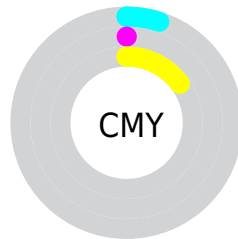

Details

The RYB color **216, 255, 229** is a light color, and the websafe version is hex **FFFFCC**. A complement of this color would be **229, 216, 255**, and the grayscale version is **247, 247, 247**.

A 20% lighter version of the original color is **255, 255, 255**, and **161, 198, 173** is the 20% darker color. If you saturate the color by 10%, you get **191, 255, 212**, and if you desaturate by 10%, it is **242, 255, 246**.

Distribution

- Red (95%)
- Green (100%)
- Blue (85%)

- Red (85%)
- Yellow (100%)
- Blue (90%)

- Cyan (5%)
- Magenta (0%)
- Yellow (15%)
- Black (0%)

- Cyan (5%)
- Magenta (0%)
- Yellow (15%)

Brightness & Saturation Gradients

These gradients show how the RYB color 216, 255, 229 changes by changing the brightness by 10 percent. The first figure shows a shift by +10% for each color and the second figure -10%.

Similar to the brightness gradients but the following saturation gradients show a change of the RYB color 216, 255, 229 by changing the saturation by 10% instead.