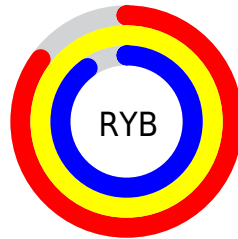

- Red (85%)
- Yellow (100%)
- Blue (90%)