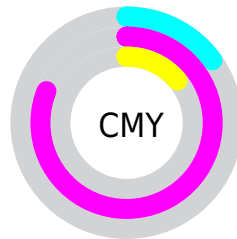

Details

The RYB color **216, 48, 220** is a light color, and the websafe version is hex **CC00CC**. The color can be described as light muted magenta. A complement of this color would be **48, 220, 216**, and the grayscale version is **117, 117, 117**.

A 20% lighter version of the original color is **255, 114, 255**, and **157, 0, 164** is the 20% darker color. If you saturate the color by 10%, you get **215, 26, 220**, and if you desaturate by 10%, it is **217, 70, 220**.

Distribution

- Red (85%)
- Green (19%)
- Blue (86%)

- Red (85%)
- Yellow (19%)
- Blue (86%)

- Cyan (2%)
- Magenta (78%)
- Yellow (0%)
- Black (14%)

- Cyan (15%)
- Magenta (81%)
- Yellow (14%)

Brightness & Saturation Gradients

These gradients show how the RYB color 216, 48, 220 changes by changing the brightness by 10 percent. The first figure shows a shift by +10% for each color and the second figure -10%.

Similar to the brightness gradients but the following saturation gradients show a change of the RYB color 216, 48, 220 by changing the saturation by 10% instead.