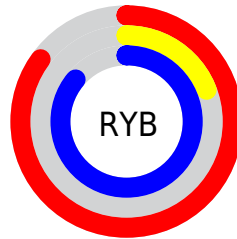

- Red (85%)
- Yellow (19%)
- Blue (86%)