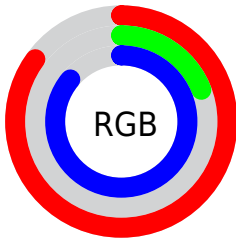

Distribution

- Red (85%)
- Green (19%)
- Blue (86%)