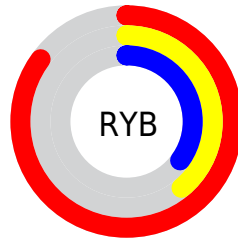

- Red (85%)
- Yellow (39%)
- Blue (35%)