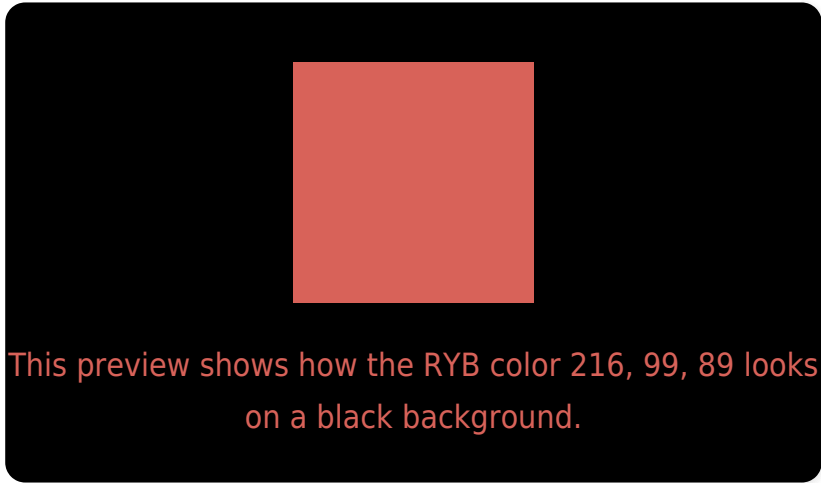

## White Background

This preview shows how the RYB color 216, 99, 89 looks on a white background.

# Black Background