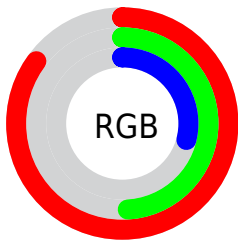

Distribution

Red (85%)

Green (49%)

Blue (29%)