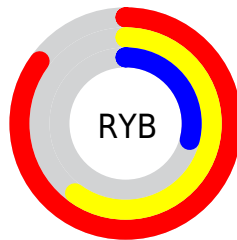

Details

The RYB color **217, 153, 74** is a dark color, and the websafe version is hex **CC6633**. The color can be described as middle muted orange. A complement of this color would be **74, 130, 217**, and the grayscale version is **147, 147, 147**.

A 20% lighter version of the original color is **255, 216, 124**, and **157, 104, 26** is the 20% darker color. If you saturate the color by 10%, you get **217, 144, 52**, and if you desaturate by 10%, it is **217, 163, 96**.

Distribution

Red (85%)

Green (49%)

Blue (29%)

Red (85%)

Yellow (60%)

Blue (29%)

Cyan (0%)