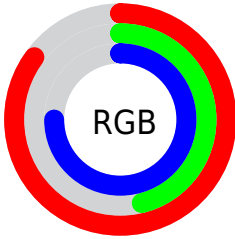

Distribution

- Red (85%)
- Green (46%)
- Blue (75%)