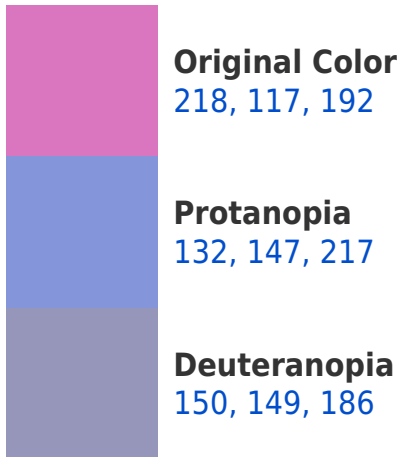

# Black Background

This preview shows how the RYB color 218, 117, 192 looks on a black background.

## **RYB 218, 117, 192 Background**

This preview shows how black text looks on a background with the RYB color 218, 117, 192.

This preview shows how white text looks on a background with the RYB color 218, 117, 192.

## Dichromacy

# Trichromacy

**Original Color**

218, 117, 192

**Protanomaly**

163, 138, 208

**Deuteranomaly**

175, 137, 188

**Tritanomaly**