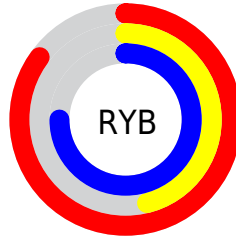

- Red (85%)
- Yellow (46%)
- Blue (75%)