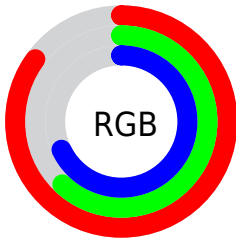

Distribution

Red (85%)

Green (62%)

Blue (68%)