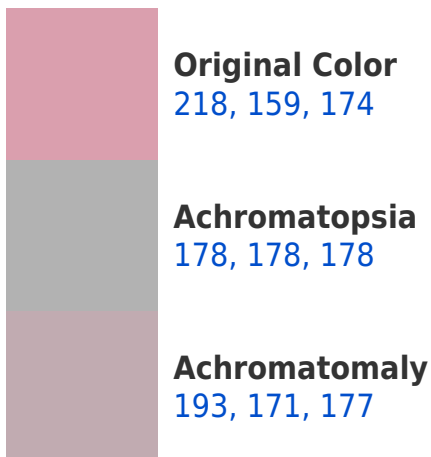

## **RYB 218, 159, 174 Background**

This preview shows how black text looks on a background with the RYB color 218, 159, 174.

This preview shows how white text looks on a background with the RYB color 218, 159, 174.

## Dichromacy

**Original Color**  
218, 159, 174

**Protanopia**  
176, 174, 183

**Deuteranopia**  
193, 169, 172

**Tritanopia**  
218, 159, 172

# Trichromacy

# Monochromacy