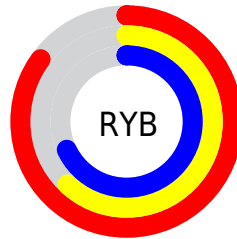

# Details

The RYB color **218, 159, 174** is a light color, and the websafe version is hex **CC9999**. A complement of this color would be **159, 193, 218**, and the grayscale version is **178, 178, 178**.

A 20% lighter version of the original color is **255, 214, 229**, and **162, 107, 122** is the 20% darker color. If you saturate the color by 10%, you get **218, 137, 158**, and if you desaturate by 10%, it is **218, 181, 190**.

# Distribution

Red (85%)

Green (62%)

Blue (68%)

Red (85%)

Yellow (62%)

Blue (68%)

Cyan (0%)