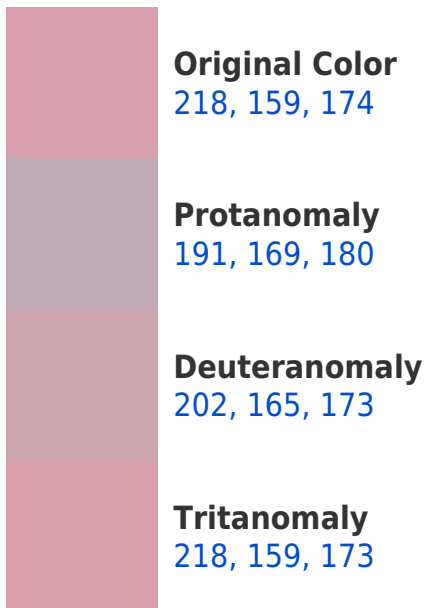

## **RYB 218, 159, 174 Background**

This preview shows how black text looks on a background with the RYB color 218, 159, 174.

This preview shows how white text looks on a background with the RYB color 218, 159, 174.

## Dichromacy

**Original Color**  
218, 159, 174

**Protanopia**  
176, 174, 183

**Deuteranopia**  
193, 169, 172

**Tritanopia**  
218, 159, 172

# Trichromacy

# Monochromacy