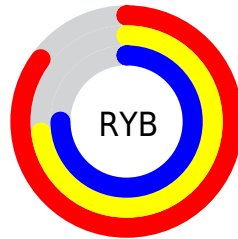

- Red (85%)
- Yellow (73%)
- Blue (75%)