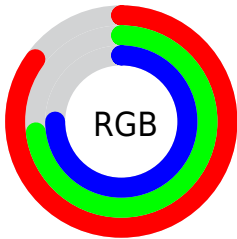

Distribution

- Red (85%)
- Green (73%)
- Blue (75%)