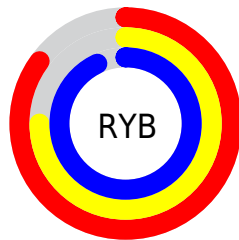

- Red (85%)
- Yellow (75%)
- Blue (93%)