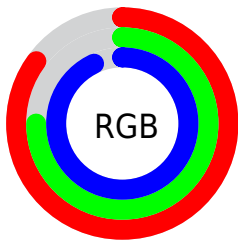

Distribution

- Red (85%)
- Green (75%)
- Blue (93%)