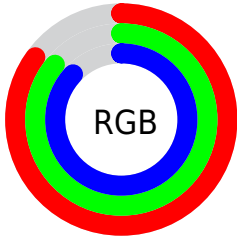

Distribution

- Red (85%)
- Green (86%)
- Blue (87%)