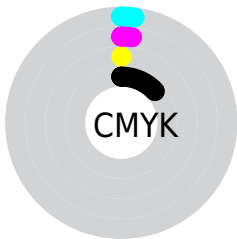

Details

The RYB color **218, 219, 223** is a light color, and the websafe version is hex **CCCCCC**. A complement of this color would be **219, 223, 218**, and the grayscale version is **219, 219, 219**.

A 20% lighter version of the original color is **255, 255, 255**, and **163, 164, 168** is the 20% darker color. If you saturate the color by 10%, you get **196, 202, 223**, and if you desaturate by 10%, it is **228, 240, 223**.

Distribution

- Red (85%)
- Green (86%)
- Blue (87%)

- Red (85%)
- Yellow (86%)
- Blue (87%)

- Cyan (2%)
- Magenta (2%)
- Yellow (0%)
- Black (13%)

- Cyan (15%)
- Magenta (14%)
- Yellow (13%)

Brightness & Saturation Gradients