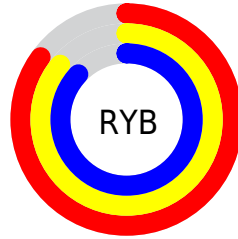

- Red (85%)
- Yellow (86%)
- Blue (87%)