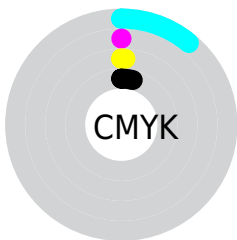

Details

The RYB color **218, 232, 245** is a light color, and the websafe version is hex **CCFFFF**. A complement of this color would be **245, 218, 220**, and the grayscale version is **237, 237, 237**.

A 20% lighter version of the original color is **255, 255, 255**, and **163, 177, 189** is the 20% darker color. If you saturate the color by 10%, you get **194, 221, 245**, and if you desaturate by 10%, it is **243, 244, 245**.

Distribution

- Red (85%)
- Green (96%)
- Blue (95%)

- Red (85%)
- Yellow (91%)
- Blue (96%)

- Cyan (11%)
- Magenta (0%)
- Yellow (1%)
- Black (4%)

- Cyan (15%)
- Magenta (4%)
- Yellow (5%)

Brightness & Saturation Gradients