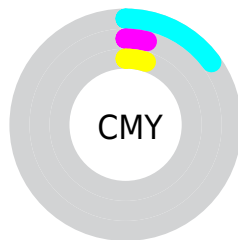

Details

The RYB color **218, 232, 245** is a light color, and the websafe version is hex **CCFFFF**. A complement of this color would be **245, 218, 220**, and the grayscale version is **237, 237, 237**.

A 20% lighter version of the original color is **255, 255, 255**, and **163, 177, 189** is the 20% darker color. If you saturate the color by 10%, you get **194, 221, 245**, and if you desaturate by 10%, it is **243, 244, 245**.

Distribution

- Red (85%)
- Green (96%)
- Blue (95%)

- Red (85%)
- Yellow (91%)
- Blue (96%)

- Cyan (11%)
- Magenta (0%)
- Yellow (1%)
- Black (4%)

- Cyan (15%)
- Magenta (4%)
- Yellow (5%)

Brightness & Saturation Gradients

These gradients show how the RYB color 218, 232, 245 changes by changing the brightness by 10 percent. The first figure shows a shift by +10% for each color and the second figure -10%.

Similar to the brightness gradients but the following saturation gradients show a change of the RYB color 218, 232, 245 by changing the saturation by 10% instead.