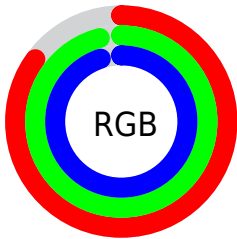

Distribution

- Red (85%)
- Green (96%)
- Blue (95%)