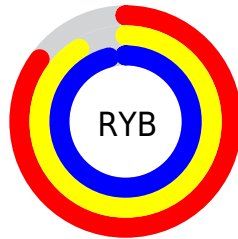

- Red (85%)
- Yellow (91%)
- Blue (96%)