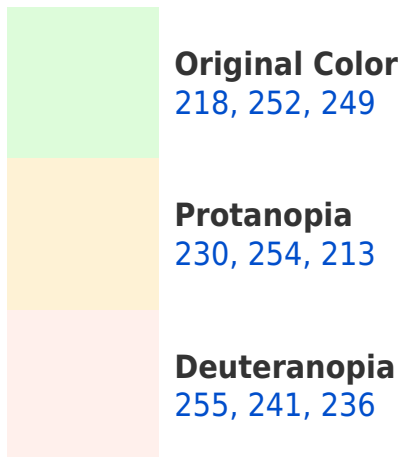

White Background

This preview shows how the RYB color 218, 252, 249 looks on a white background.

Color Contrast Check

Large Text (above 18pt) WCAG AA × Fail

Any Text WCAG AA × Fail

Large Text (above 18pt) WCAG AAA × Fail

Any Text WCAG AAA × Fail

Black Background

This preview shows how the RYB color 218, 252, 249 looks on a black background.

Color Contrast Check

Large Text (above 18pt) WCAG AA ✓ Pass

Any Text WCAG AA ✓ Pass

Large Text (above 18pt) WCAG AAA ✓ Pass

Any Text WCAG AAA ✓ Pass

If you want to check with other color combinations, try the [Color Contrast Checker](#).

RYB 218, 252, 249 Background

This preview shows how black text looks on a background with the RYB color 218, 252, 249.

Dichromacy

Tritanopia

236, 242, 255

Trichromacy

Original Color

218, 252, 249

Protanomaly

215, 246, 219