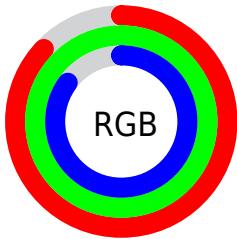

Distribution

- Red (87%)
- Green (99%)
- Blue (85%)