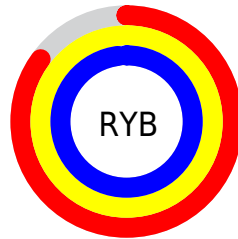

- Red (85%)
- Yellow (99%)
- Blue (98%)