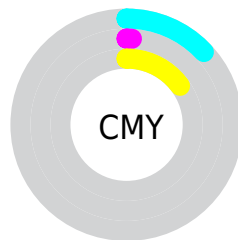

Details

The RYB color **218, 252, 249** is a light color, and the websafe version is hex **CCFFCC**. A complement of this color would be **249, 218, 252**, and the grayscale version is **239, 239, 239**.

A 20% lighter version of the original color is **255, 255, 255**, and **163, 195, 192** is the 20% darker color. If you saturate the color by 10%, you get **193, 252, 247**, and if you desaturate by 10%, it is **243, 252, 251**.

Distribution

- Red (87%)
- Green (99%)
- Blue (85%)

- Red (85%)
- Yellow (99%)
- Blue (98%)

- Cyan (12%)
- Magenta (0%)
- Yellow (13%)
- Black (1%)

- Cyan (13%)
- Magenta (1%)
- Yellow (15%)

Brightness & Saturation Gradients

These gradients show how the RYB color 218, 252, 249 changes by changing the brightness by 10 percent. The first figure shows a shift by +10% for each color and the second figure -10%.

Similar to the brightness gradients but the following saturation gradients show a change of the RYB color 218, 252, 249 by changing the saturation by 10% instead.