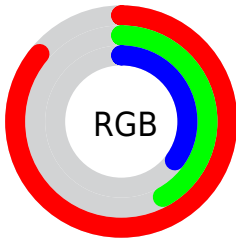

Distribution

- Red (86%)
- Green (42%)
- Blue (35%)