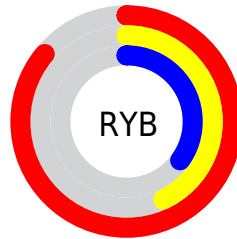

- Red (86%)
- Yellow (43%)
- Blue (35%)