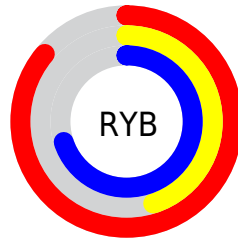

Red (86%)

Yellow (45%)

Blue (70%)