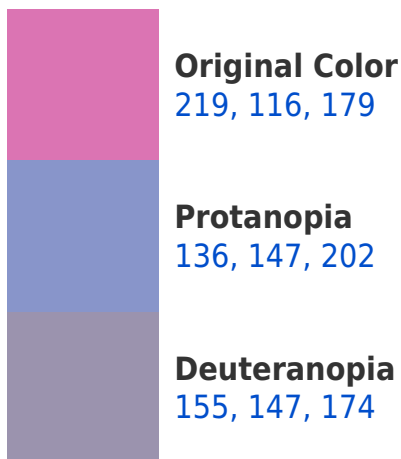

# Black Background

This preview shows how the RYB color 219, 116, 179 looks on a black background.

## **RYB 219, 116, 179 Background**

This preview shows how black text looks on a background with the RYB color 219, 116, 179.

This preview shows how white text looks on a background with the RYB color 219, 116, 179.

## Dichromacy

**Tritanopia**  
214, 125, 134

# Trichromacy

**Original Color**

219, 116, 179

**Protanomaly**

166, 137, 194

**Deuteranomaly**

178, 136, 176

**Tritanomaly**