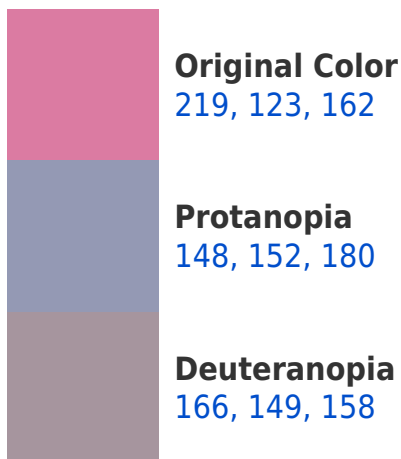

White Background

This preview shows how the RYB color 219, 123, 162 looks on a white background.

Color Contrast Check

Large Text (above 18pt) WCAG AA × Fail

Any Text WCAG AA × Fail

Large Text (above 18pt) WCAG AAA × Fail

Large Text (above 18pt) WCAG AAA ✓ Pass

Any Text WCAG AAA ✓ Pass

If you want to check with other color combinations, try the [Color Contrast Checker](#).

RYB 219, 123, 162 Background

This preview shows how black text looks on a background with the RYB color 219, 123, 162.

This preview shows how white text looks on a background with the RYB color 219, 123, 162.

Color Blindness Simulation

Color vision deficiency is a very complex topic, and I could not describe the different causes any better than Wikipedia does, so if you want to learn more, you should check out their [article about color blindness](#).

Dichromacy

Tritanopia
217, 128, 137

Trichromacy

Original Color
219, 123, 162

Protanomaly
174, 141, 173

Deuteranomaly
185, 140, 159

Tritanomaly
218, 126, 146

Monochromacy