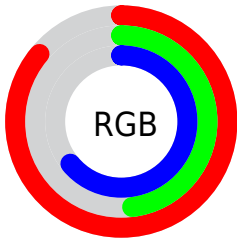

Distribution

Red (86%)

Green (48%)

Blue (64%)