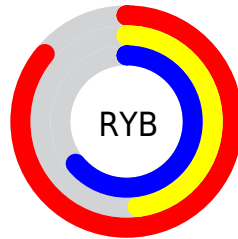

Details

The RYB color **219, 123, 162** is a light color, and the websafe version is hex **CC6699**. A complement of this color would be **123, 183, 219**, and the grayscale version is **156, 156, 156**.

A 20% lighter version of the original color is **255, 177, 217**, and **162, 71, 110** is the 20% darker color. If you saturate the color by 10%, you get **219, 101, 149**, and if you desaturate by 10%, it is **219, 145, 175**.

Distribution

Red (86%)

Green (48%)

Blue (64%)

Red (86%)

Yellow (48%)

Blue (64%)

Cyan (0%)