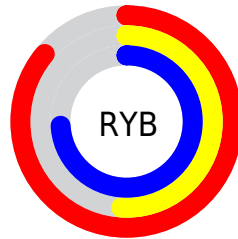

Details

The RYB color **219, 129, 189** is a light color, and the websafe version is hex **CC6699**. A complement of this color would be **129, 197, 219**, and the grayscale version is **163, 163, 163**.

A 20% lighter version of the original color is **255, 184, 245**, and **162, 77, 136** is the 20% darker color. If you saturate the color by 10%, you get **219, 107, 182**, and if you desaturate by 10%, it is **219, 151, 196**.

Distribution

Red (86%)

Green (51%)

Blue (74%)

Red (86%)

Yellow (51%)

Blue (74%)

Cyan (0%)