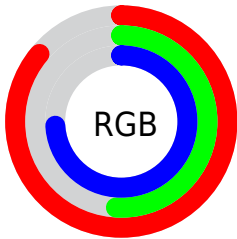

Distribution

Red (86%)

Green (51%)

Blue (74%)