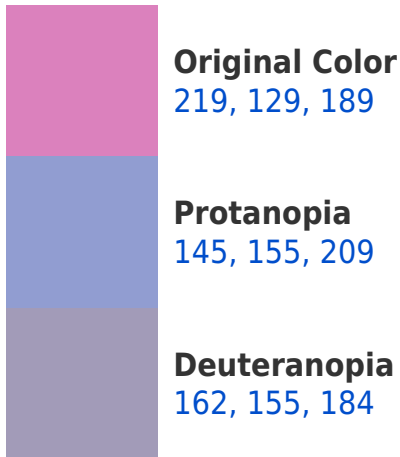

White Background

This preview shows how the RYB color 219, 129, 189 looks on a white background.

Color Contrast Check

Large Text (above 18pt) WCAG AA × Fail

Any Text WCAG AA × Fail

Large Text (above 18pt) WCAG AAA × Fail

Large Text (above 18pt) WCAG AAA ✓ Pass

Any Text WCAG AAA ✓ Pass

If you want to check with other color combinations, try the [Color Contrast Checker](#).

RYB 219, 129, 189 Background

This preview shows how black text looks on a background with the RYB color 219, 129, 189.

This preview shows how white text looks on a background with the RYB color 219, 129, 189.

Color Blindness Simulation

Color vision deficiency is a very complex topic, and I could not describe the different causes any better than Wikipedia does, so if you want to learn more, you should check out their [article about color blindness](#).

Dichromacy

Tritanopia

214, 137, 148

Trichromacy

Original Color

219, 129, 189

Protanomaly

172, 147, 202