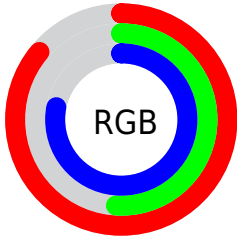

Distribution

- Red (86%)
- Green (51%)
- Blue (78%)