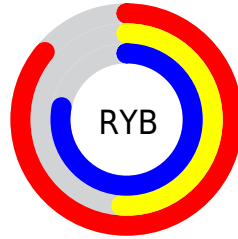

- Red (86%)
- Yellow (51%)
- Blue (78%)