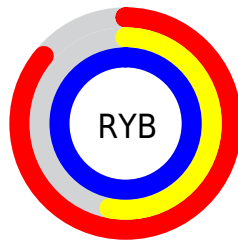

## Conversions Part 2

<b>Format</b>	<b>Color</b>
<a href="#">RYB</a>	<a href="#">219, 135, 255</a>
Decimal	<a href="#">14387199</a>
CIELab	<a href="#">69.19, 51.79, -47.08</a>
CIElCh	<a href="#">69, 69.988, 317.729</a>
Yxy	<a href="#">39.6080, 0.2870, 0.2033</a>
Android (android.graphics.Color)	<a href="#">4292577279 (0xFFDB87FF)</a>
YUV	<a href="#">173.7960, 40.0336, 39.6439</a>
Hunter-Lab	<a href="#">62.9349, 48.4888, -49.4994</a>

# Details

The RYB color `219, 135, 255` is a light color, and the websafe version is hex `CC99FF`. A complement of this color would be `135, 255, 219`, and the grayscale version is `173, 173, 173`.

A 20% lighter version of the original color is `255, 190, 255`, and `162, 82, 198` is the 20% darker color. If you saturate the color by 10%, you get `211, 110, 255`, and if you desaturate by 10%, it is `227, 161, 255`.

# Distribution

- Red (86%)
- Green (53%)
- Blue (100%)

- Red (86%)
- Yellow (53%)
- Blue (100%)

- Cyan (14%)
- Magenta (47%)
- Yellow (0%)
- Black (0%)

- Cyan (14%)
- Magenta (47%)
- Yellow (0%)