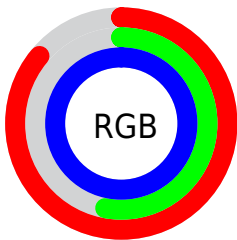

Distribution

- Red (86%)
- Green (53%)
- Blue (100%)