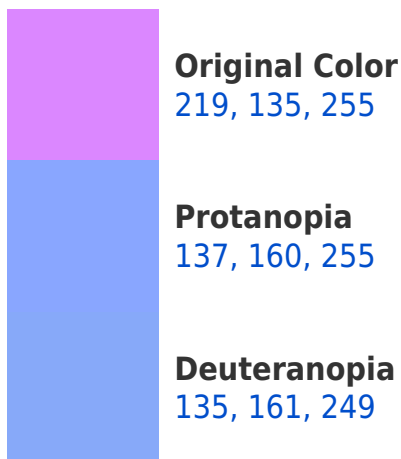

# Black Background

This preview shows how the RYB color 219, 135, 255 looks on a black background.

## RYB 219, 135, 255 Background

This preview shows how black text looks on a background with the RYB color 219, 135, 255.

This preview shows how white text looks on a background with the RYB color 219, 135, 255.

## Dichromacy

# Trichromacy

**Original Color**

219, 135, 255

**Protanomaly**

167, 155, 255

**Deuteranomaly**

166, 156, 251

**Tritanomaly**