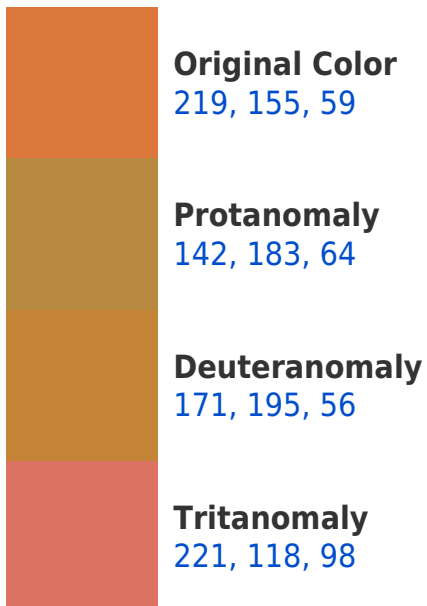

A 20% lighter version of the original color is **255, 220, 109**, and **158, 114, 6** is the 20% darker color. If you saturate the color by 10%, you get **219, 146, 37**, and if you desaturate by 10%, it is **219, 164, 81**.

This preview shows how white text looks on a background with the RYB color 219, 155, 59.

Color Blindness Simulation

Color vision deficiency is a very complex topic, and I could not describe the different causes any better than Wikipedia does, so if you want to learn more, you should check out their [article about color blindness](#).

Dichromacy

Original Color
219, 155, 59

Protanopia
86, 162, 67

Deuteranopia
119, 182, 54

Tritanopia
222, 112, 120

Trichromacy

Monochromacy

CSS Examples

Text

The CSS property to change the color of the text to RYB 219, 155, 59 is called "color". The color property can be set on classes, ids or directly on the HTML element.

This example shows how text in the color `rgb(219, 119, 59)` looks like.