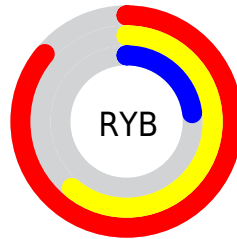

Details

The RYB color **219, 155, 59** is a dark color, and the websafe version is hex **CC6633**. The color can be described as dark muted orange. A complement of this color would be **59, 121, 219**, and the grayscale version is **142, 142, 142**.

A 20% lighter version of the original color is **255, 220, 109**, and **158, 114, 6** is the 20% darker color. If you saturate the color by 10%, you get **219, 146, 37**, and if you desaturate by 10%, it is **219, 164, 81**.

Distribution

Red (86%)

Green (47%)

Blue (23%)

Red (86%)

Yellow (61%)

Blue (23%)

Cyan (0%)