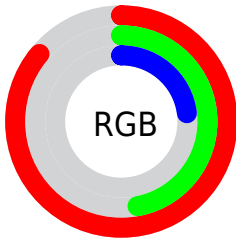

Distribution

Red (86%)

Green (47%)

Blue (23%)