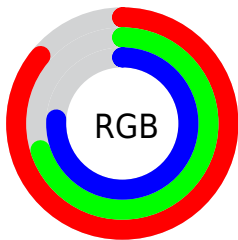

Distribution

Red (86%)

Green (70%)

Blue (76%)