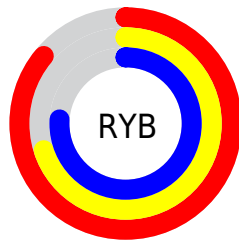

Red (86%)

Yellow (70%)

Blue (76%)