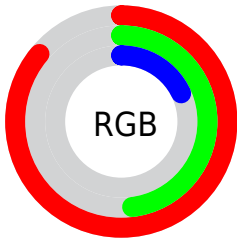

Distribution

- Red (86%)
- Green (48%)
- Blue (18%)