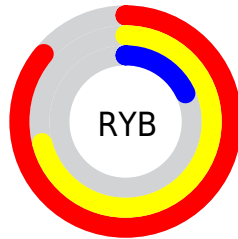

- Red (86%)
- Yellow (71%)
- Blue (18%)