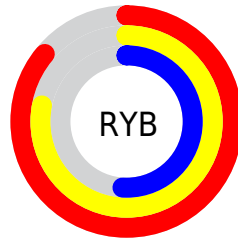

- Red (86%)
- Yellow (78%)
- Blue (51%)