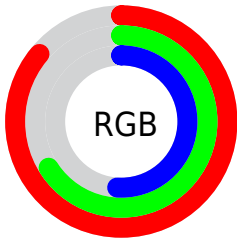

Distribution

- Red (86%)
- Green (66%)
- Blue (51%)