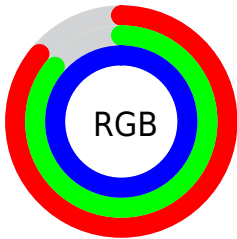

Distribution

- Red (86%)
- Green (86%)
- Blue (100%)