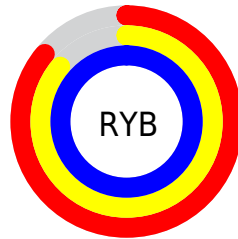

Conversions

Conversions Part 2

Format	Color
R _Y B	219, 219, 255
Decimal	14408703
CIE Lab	88.42, 6.96, -17.47
CIE LCh	88, 18.805, 291.712
Yxy	72.9431, 0.2899, 0.2913
Android (android.graphics.Color)	4292598783 (0xFFDBDBFF)
YUV	223.1040, 15.7247, -3.5992
Hunter-Lab	85.4067, 2.2616, -13.0106

Details

The RYB color `219, 219, 255` is a light color, and the websafe version is hex `CCCCFF`. A complement of this color would be `219, 255, 219`, and the grayscale version is `223, 223, 223`.

A 20% lighter version of the original color is `255, 255, 255`, and `164, 164, 198` is the 20% darker color. If you saturate the color by 10%, you get `194, 194, 255`, and if you desaturate by 10%, it is `244, 244, 255`.

Distribution

- Red (86%)
- Green (86%)
- Blue (100%)

- Red (86%)
- Yellow (86%)
- Blue (100%)

- Cyan (14%)
- Magenta (14%)
- Yellow (0%)
- Black (0%)

- Cyan (14%)
- Magenta (14%)
- Yellow (0%)

Brightness & Saturation Gradients