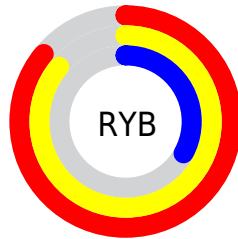

- Red (86%)
- Yellow (86%)
- Blue (33%)