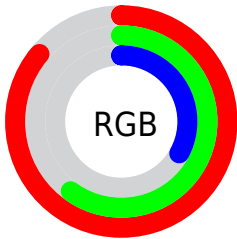

Distribution

- Red (86%)
- Green (60%)
- Blue (33%)