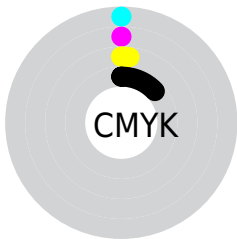

Details

The RYB color **219, 223, 218** is a light color, and the websafe version is hex **CCCCCC**. A complement of this color would be **218, 219, 223**, and the grayscale version is **222, 222, 222**.

A 20% lighter version of the original color is **255, 255, 255**, and **164, 168, 163** is the 20% darker color. If you saturate the color by 10%, you get **202, 223, 196**, and if you desaturate by 10%, it is **223, 226, 240**.

Distribution

- Red (87%)
- Green (87%)
- Blue (85%)

- Red (86%)
- Yellow (87%)
- Blue (85%)

- Cyan (0%)
- Magenta (0%)
- Yellow (2%)
- Black (13%)

- Cyan (13%)
- Magenta (13%)
- Yellow (15%)

Brightness & Saturation Gradients