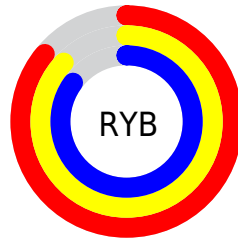

- Red (86%)
- Yellow (87%)
- Blue (85%)