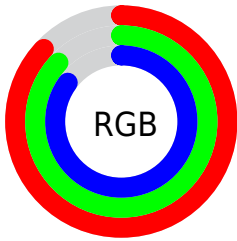

Distribution

- Red (87%)
- Green (87%)
- Blue (85%)