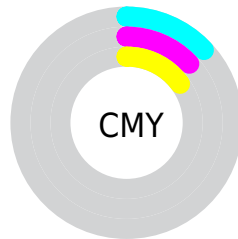

Details

The RYB color **219, 223, 218** is a light color, and the websafe version is hex **CCCCCC**. A complement of this color would be **218, 219, 223**, and the grayscale version is **222, 222, 222**.

A 20% lighter version of the original color is **255, 255, 255**, and **164, 168, 163** is the 20% darker color. If you saturate the color by 10%, you get **202, 223, 196**, and if you desaturate by 10%, it is **223, 226, 240**.

Distribution

- Red (87%)
- Green (87%)
- Blue (85%)

- Red (86%)
- Yellow (87%)
- Blue (85%)

- Cyan (0%)
- Magenta (0%)
- Yellow (2%)
- Black (13%)

- Cyan (13%)
- Magenta (13%)
- Yellow (15%)

Brightness & Saturation Gradients

These gradients show how the RYB color 219, 223, 218 changes by changing the brightness by 10 percent. The first figure shows a shift by +10% for each color and the second figure -10%.

Similar to the brightness gradients but the following saturation gradients show a change of the RYB color 219, 223, 218 by changing the saturation by 10% instead.