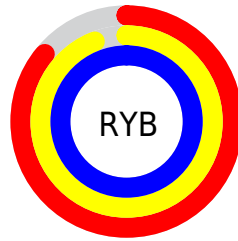

- Red (86%)
- Yellow (94%)
- Blue (100%)