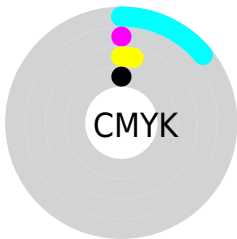

Details

The RYB color **219, 239, 255** is a light color, and the websafe version is hex **CCFFFF**. A complement of this color would be **255, 219, 226**, and the grayscale version is **243, 243, 243**.

A 20% lighter version of the original color is **255, 255, 255**, and **164, 183, 198** is the 20% darker color. If you saturate the color by 10%, you get **194, 228, 255**, and if you desaturate by 10%, it is **244, 250, 255**.

Distribution

- Red (86%)
- Green (100%)
- Blue (97%)

- Red (86%)
- Yellow (94%)
- Blue (100%)

- Cyan (14%)
- Magenta (0%)
- Yellow (3%)
- Black (0%)

- Cyan (14%)
- Magenta (0%)
- Yellow (3%)

Brightness & Saturation Gradients