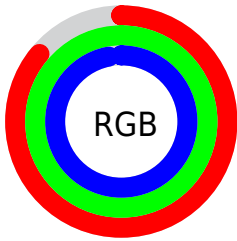

Distribution

- Red (86%)
- Green (100%)
- Blue (97%)