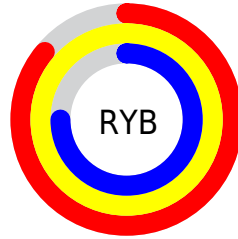

- Red (86%)
- Yellow (100%)
- Blue (75%)