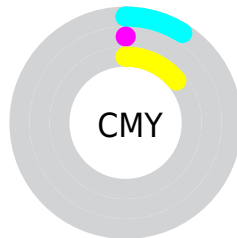

Details

The RYB color **219, 255, 241** is a light color, and the websafe version is hex **FFFFCC**, and the color name is **nyanza**. A complement of this color would be **241, 219, 255**, and the grayscale version is **244, 244, 244**.

A 20% lighter version of the original color is **255, 255, 255**, and **164, 198, 185** is the 20% darker color. If you saturate the color by 10%, you get **194, 255, 232**, and if you desaturate by 10%, it is **244, 255, 250**.

Distribution

- Red (91%)
- Green (100%)
- Blue (86%)

- Red (86%)
- Yellow (100%)
- Blue (95%)

- Cyan (9%)
- Magenta (0%)
- Yellow (14%)
- Black (0%)

- Cyan (9%)
- Magenta (0%)
- Yellow (14%)

Brightness & Saturation Gradients

These gradients show how the RYB color 219, 255, 241 changes by changing the brightness by 10 percent. The first figure shows a shift by +10% for each color and the second figure -10%.

Similar to the brightness gradients but the following saturation gradients show a change of the RYB color 219, 255, 241 by changing the saturation by 10% instead.