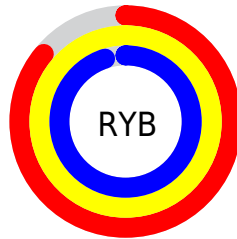

- Red (86%)
- Yellow (100%)
- Blue (95%)