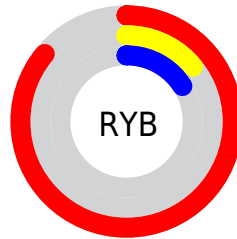

- Red (86%)
- Yellow (14%)
- Blue (16%)