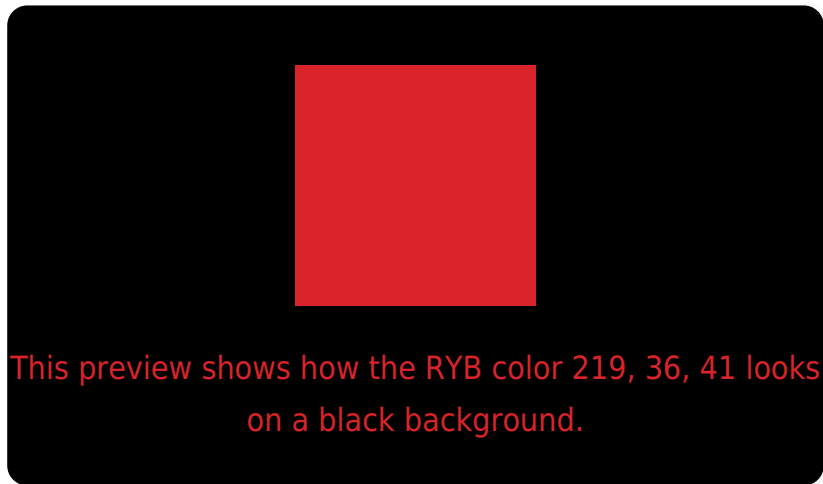

## White Background

This preview shows how the RYB color 219, 36, 41 looks on a white background.

# Black Background