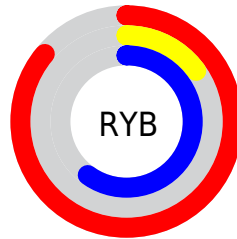

Red (86%)

Yellow (15%)

Blue (60%)