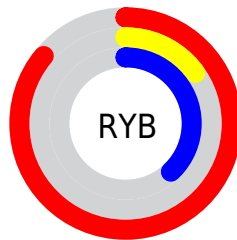

- Red (86%)
- Yellow (15%)
- Blue (38%)