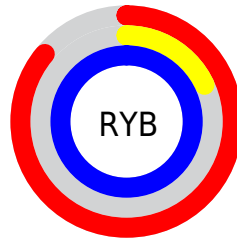

- Red (86%)
- Yellow (18%)
- Blue (100%)