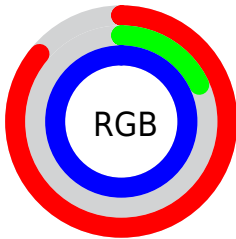

Distribution

- Red (86%)
- Green (18%)
- Blue (100%)