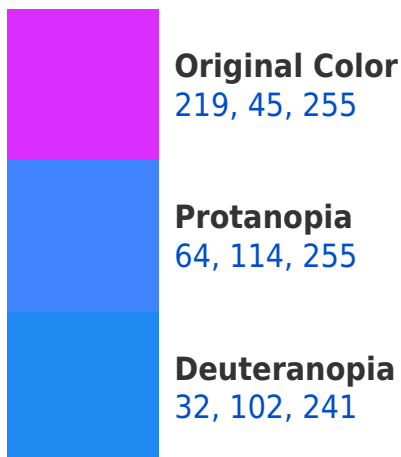

A 20% lighter version of the original color is **255, 114, 255**, and **159, 0, 197** is the 20% darker color. If you saturate the color by 10%, you get **215, 20, 255**, and if you desaturate by 10%, it is **223, 71, 255**.

45, 204, 255

128, 115, 117

191, 0, 33

64, 0, 11

Previews

White Background

This preview shows how the RYB color 219, 45, 255 looks on a white background.

Color Contrast Check

RGB 219, 45, 255 Background

This preview shows how black text looks on a background with the RGB color 219, 45, 255.

This preview shows how white text looks on a background with the RGB color 219, 45, 255.

Dichromacy

Tritanopia
200, 106, 114

Trichromacy

Original Color

219, 45, 255

Protanomaly

120, 100, 255

Deuteranomaly