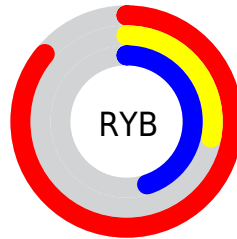

Details

The RYB color **219, 72, 114** is a dark color, and the websafe version is hex **CC3366**. The color can be described as middle muted rose. A complement of this color would be **72, 158, 219**, and the grayscale version is **121, 121, 121**.

A 20% lighter version of the original color is **255, 129, 166**, and **159, 0, 66** is the 20% darker color. If you saturate the color by 10%, you get **219, 50, 98**, and if you desaturate by 10%, it is **219, 94, 130**.

Distribution

Red (86%)

Green (28%)

Blue (45%)

Red (86%)

Yellow (28%)

Blue (45%)

Cyan (0%)