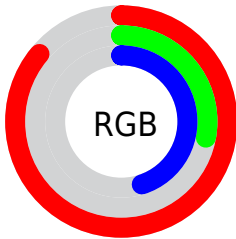

Distribution

Red (86%)

Green (28%)

Blue (45%)