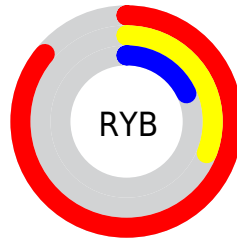

- Red (86%)
- Yellow (31%)
- Blue (18%)