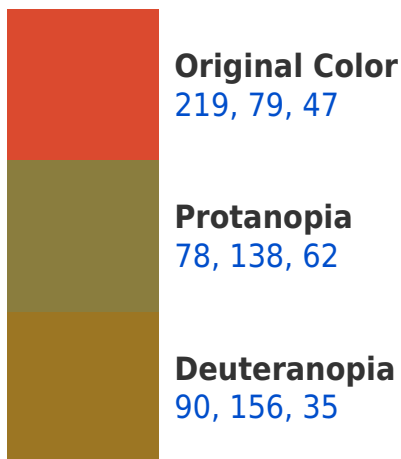

A 20% lighter version of the original color is **255, 138, 95**, and **156, 1, 0** is the 20% darker color. If you saturate the color by 10%, you get **219, 62, 25**, and if you desaturate by 10%, it is **219, 96, 69**.

White Background

This preview shows how the RYB color 219, 79, 47 looks on a white background.

Color Contrast Check

Large Text (above 18pt) WCAG AA ✓ Pass

Any Text WCAG AA × Fail

Large Text (above 18pt) WCAG AAA × Fail

RYB 219, 79, 47 Background

This preview shows how black text looks on a background with the RYB color 219, 79, 47.

This preview shows how white text looks on a background with the RYB color 219, 79, 47.

Dichromacy

Tritanopia
220, 71, 74

Trichromacy

Original Color

219, 79, 47

Protanomaly

167, 145, 57

Deuteranomaly