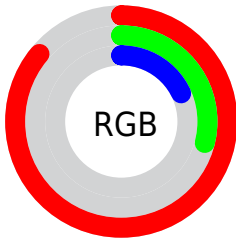

Distribution

- Red (86%)
- Green (29%)
- Blue (18%)