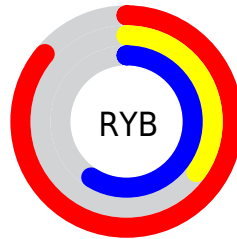

Red (86%)

Yellow (35%)

Blue (59%)