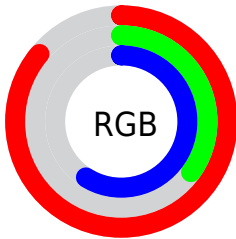

Distribution

Red (86%)

Green (35%)

Blue (59%)