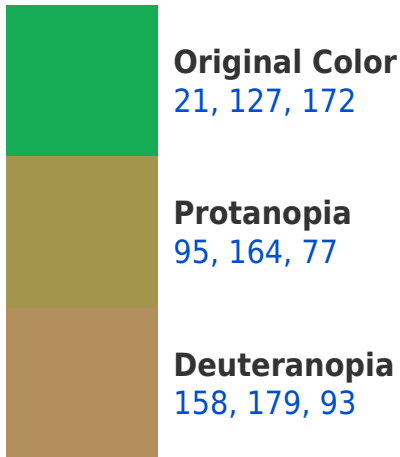

# Black Background

This preview shows how the RYB color 21, 127, 172 looks on a black background.

## RYB 21, 127, 172 Background

This preview shows how black text looks on a background with the RYB color 21, 127, 172.

This preview shows how white text looks on a background with the RYB color 21, 127, 172.

## Dichromacy

**Tritanopia**  
68, 118, 175

# Trichromacy

**Original Color**

21, 127, 172

**Protanomaly**

80, 157, 125

**Deuteranomaly**

90, 153, 121

**Tritanomaly**