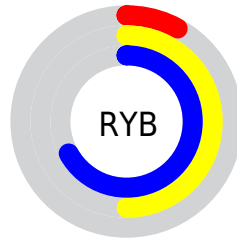

- Red (8%)
- Yellow (50%)
- Blue (67%)