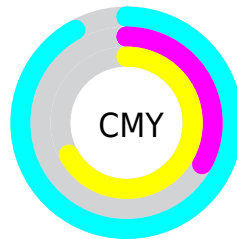

# Details

The RYB color **21, 127, 172** is a dark color, and the websafe version is hex **009933**. A complement of this color would be **172, 21, 108**, and the grayscale version is **117, 117, 117**.

A 20% lighter version of the original color is **98, 200, 229**, and **0, 90, 118** is the 20% darker color. If you saturate the color by 10%, you get **4, 122, 172**, and if you desaturate by 10%, it is **38, 132, 172**.

# Distribution

- Red (8%)
- Green (67%)
- Blue (33%)

- Red (8%)
- Yellow (50%)
- Blue (67%)

- Cyan (88%)
- Magenta (0%)
- Yellow (51%)
- Black (33%)

- Cyan (92%)
- Magenta (33%)
- Yellow (67%)

# Brightness & Saturation Gradients

These gradients show how the RYB color 21, 127, 172 changes by changing the brightness by 10 percent. The first figure shows a shift by +10% for each color and the second figure -10%.