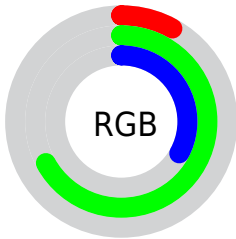

Distribution

- Red (8%)
- Green (67%)
- Blue (33%)