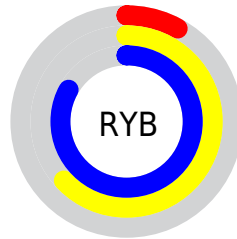

- Red (8%)
- Yellow (63%)
- Blue (83%)