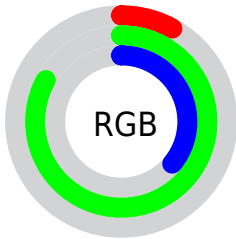

Distribution

- Red (8%)
- Green (83%)
- Blue (36%)