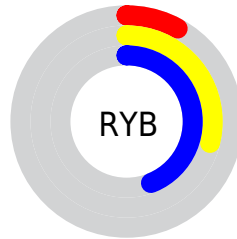

Conversions

Conversions Part 2

Format	Color
RYB	21, 74, 113
Decimal	1405273
CIELab	42.29, -32.07, 6.20
CIELCh	42, 32.659, 169.061
Yxy	12.6859, 0.2494, 0.3952
Android (android.graphics.Color)	4279595353 (0xFF157159)
YUV	82.7560, 3.0783, -54.1600
Hunter-Lab	35.6173, -22.2127, 5.9359

Details

The RYB color **21, 74, 113** is a dark color, and the websafe version is hex **006666**. A complement of this color would be **113, 21, 45**, and the grayscale version is **83, 83, 83**.

A 20% lighter version of the original color is **82, 132, 166**, and **0, 38, 64** is the 20% darker color. If you saturate the color by 10%, you get **10, 69, 113**, and if you desaturate by 10%, it is **32, 79, 113**.

Distribution

- Red (8%)
- Green (44%)
- Blue (35%)

- Red (8%)
- Yellow (29%)
- Blue (44%)

- Cyan (81%)
- Magenta (0%)
- Yellow (22%)
- Black (56%)

- Cyan (92%)
- Magenta (56%)
- Yellow (65%)

Brightness & Saturation Gradients

These gradients show how the RYB color 21, 74, 113 changes by changing the brightness by 10 percent. The first figure shows a shift by +10% for each color and the second figure -10%.

Similar to the brightness gradients but the following saturation gradients show a change of the RYB color 21, 74, 113 by changing the saturation by 10% instead.