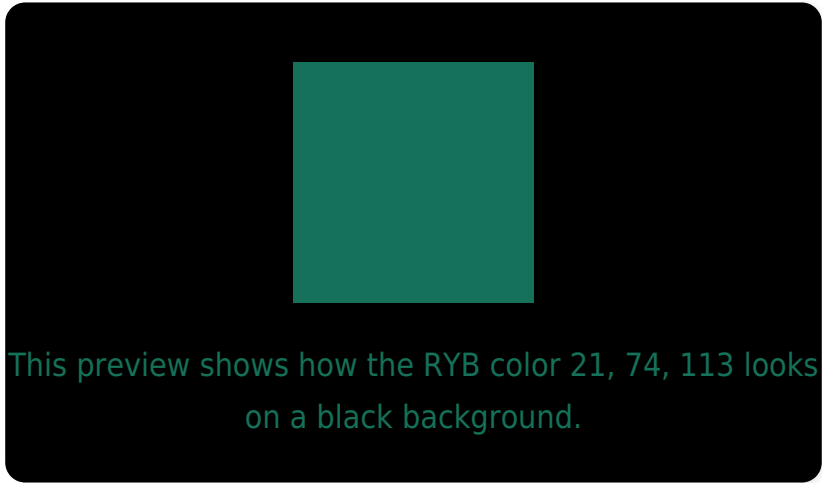

Black Background

Color Contrast Check

Large Text (above 18pt) WCAG AA ✓ Pass

Any Text WCAG AA × Fail

Large Text (above 18pt) WCAG AAA × Fail

Any Text WCAG AAA × Fail

If you want to check with other color combinations, try the [Color Contrast Checker](#).