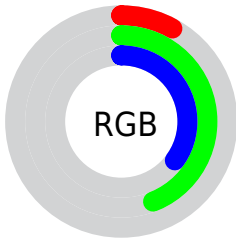

Distribution

- Red (8%)
- Green (44%)
- Blue (35%)