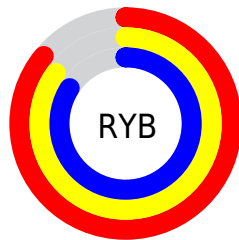

- Red (86%)
- Yellow (85%)
- Blue (84%)