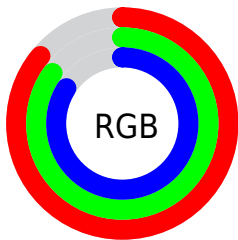

Distribution

- Red (86%)
- Green (85%)
- Blue (84%)