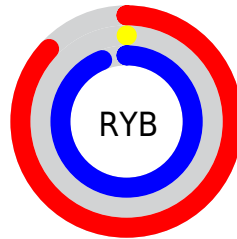

- Red (87%)
- Yellow (0%)
- Blue (94%)