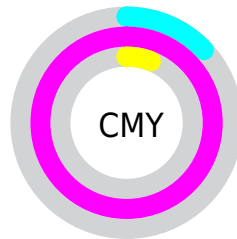

Details

The RYB color **221, 0, 240** is a light color, and the websafe version is hex **FF00FF**. The color can be described as light saturated magenta. A complement of this color would be **0, 240, 221**, and the grayscale version is **93, 93, 93**.

A 20% lighter version of the original color is **255, 98, 255**, and **160, 0, 183** is the 20% darker color. If you saturate the color by 10%, you get **221, 0, 240**, and if you desaturate by 10%, it is **223, 24, 240**.

Distribution

- Red (87%)
- Green (0%)
- Blue (94%)

- Red (87%)
- Yellow (0%)
- Blue (94%)

- Cyan (8%)
- Magenta (100%)
- Yellow (0%)
- Black (6%)

- Cyan (13%)
- Magenta (100%)
- Yellow (6%)

Brightness & Saturation Gradients

These gradients show how the RYB color 221, 0, 240 changes by changing the brightness by 10 percent. The first figure shows a shift by +10% for each color and the second figure -10%.

Similar to the brightness gradients but the following saturation gradients show a change of the RYB color 221, 0, 240 by changing the saturation by 10% instead.