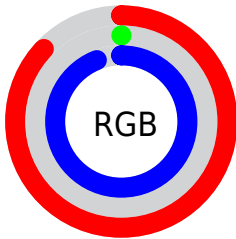

Distribution

- Red (87%)
- Green (0%)
- Blue (94%)