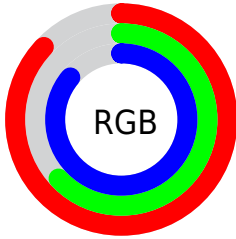

Distribution

Red (87%)

Green (63%)

Blue (86%)