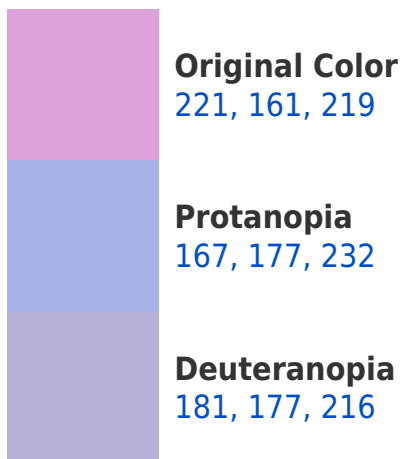

White Background

This preview shows how the RYB color 221, 161, 219 looks on a white background.

Color Contrast Check

Large Text (above 18pt) WCAG AA × Fail

Any Text WCAG AA × Fail

Large Text (above 18pt) WCAG AAA × Fail

Large Text (above 18pt) WCAG AAA ✓ Pass

Any Text WCAG AAA ✓ Pass

If you want to check with other color combinations, try the [Color Contrast Checker](#).

RYB 221, 161, 219 Background

This preview shows how black text looks on a background with the RYB color 221, 161, 219.

This preview shows how white text looks on a background with the RYB color 221, 161, 219.

Color Blindness Simulation

Color vision deficiency is a very complex topic, and I could not describe the different causes any better than Wikipedia does, so if you want to learn more, you should check out their [article about color blindness](#).

Dichromacy

Tritanopia
216, 168, 181

Trichromacy

Original Color

221, 161, 219

Protanomaly

187, 172, 227

Deuteranomaly