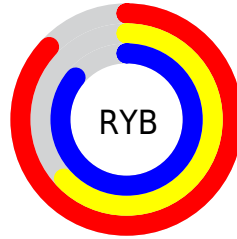

Details

The RYB color **221, 161, 219** is a light color, and the websafe version is hex **CC99CC**. A complement of this color would be **161, 219, 221**, and the grayscale version is **185, 185, 185**.

A 20% lighter version of the original color is **255, 216, 255**, and **165, 109, 164** is the 20% darker color. If you saturate the color by 10%, you get **221, 139, 218**, and if you desaturate by 10%, it is **221, 183, 220**.

Distribution

Red (87%)

Green (63%)

Blue (86%)

Red (87%)

Yellow (63%)

Blue (86%)

Cyan (0%)