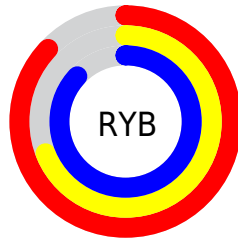

- Red (87%)
- Yellow (69%)
- Blue (87%)