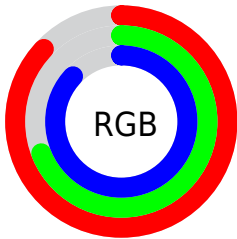

Distribution

- Red (87%)
- Green (69%)
- Blue (87%)