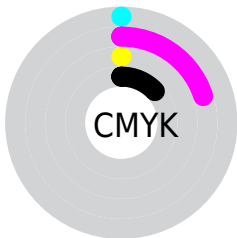

## Conversions Part 2

<b>Format</b>	<b>Color</b>
R <sub>YB</sub>	221, 176, 221
Decimal	14528733
CIE Lab	77.07, 23.91, -16.40
CIE LCh	77, 28.994, 325.548
Yxy	51.6433, 0.3151, 0.2786
Android (android.graphics.Color)	4292718813 (0xFFDDB0DD)
YUV	194.5850, 13.0226, 23.1660
Hunter-Lab	71.8633, 19.2864, -11.8187

# Details

The RYB color **221, 176, 221** is a light color, and the websafe version is hex **CC99CC**. A complement of this color would be **176, 221, 221**, and the grayscale version is **194, 194, 194**.

A 20% lighter version of the original color is **255, 232, 255**, and **165, 123, 166** is the 20% darker color. If you saturate the color by 10%, you get **221, 154, 221**, and if you desaturate by 10%, it is **221, 198, 221**.

# Distribution

- Red (87%)
- Green (69%)
- Blue (87%)

- Red (87%)
- Yellow (69%)
- Blue (87%)

- Cyan (0%)
- Magenta (20%)
- Yellow (0%)
- Black (13%)

- Cyan (13%)
- Magenta (31%)
- Yellow (13%)