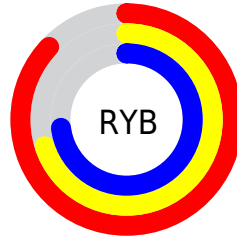

- Red (87%)
- Yellow (70%)
- Blue (73%)