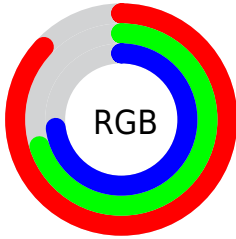

Distribution

- Red (87%)
- Green (70%)
- Blue (73%)