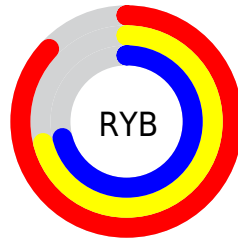

Details

The RYB color **221, 180, 181** is a light color, and the websafe version is hex **CC9999**. A complement of this color would be **180, 201, 221**, and the grayscale version is **192, 192, 192**.

A 20% lighter version of the original color is **255, 236, 237**, and **165, 127, 128** is the 20% darker color. If you saturate the color by 10%, you get **221, 158, 159**, and if you desaturate by 10%, it is **221, 202, 203**.

Distribution

Red (87%)

Green (71%)

Blue (71%)

Red (87%)

Yellow (71%)

Blue (71%)

Cyan (0%)