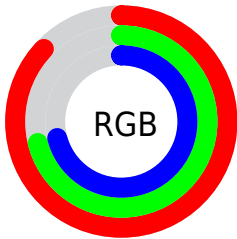

Distribution

Red (87%)

Green (71%)

Blue (71%)