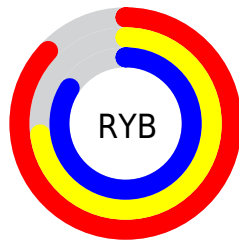

- Red (87%)
- Yellow (73%)
- Blue (84%)