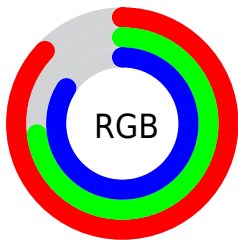

Distribution

- Red (87%)
- Green (73%)
- Blue (84%)