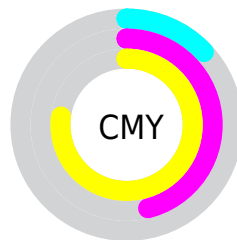

Details

The RYB color **221, 217, 59** is a dark color, and the websafe version is hex **FF9933**. The color can be described as middle muted orange. A complement of this color would be **59, 113, 221**, and the grayscale version is **155, 155, 155**.

A 20% lighter version of the original color is **218, 255, 110**, and **134, 161, 0** is the 20% darker color. If you saturate the color by 10%, you get **221, 217, 37**, and if you desaturate by 10%, it is **221, 217, 81**.

Distribution

- Red (87%)
- Green (55%)
- Blue (23%)

- Red (87%)
- Yellow (85%)
- Blue (23%)

- Cyan (0%)
- Magenta (37%)
- Yellow (73%)
- Black (13%)

- Cyan (13%)
- Magenta (46%)
- Yellow (77%)

Brightness & Saturation Gradients

These gradients show how the RYB color 221, 217, 59 changes by changing the brightness by 10 percent. The first figure shows a shift by +10% for each color and the second figure -10%.

Similar to the brightness gradients but the following saturation gradients show a change of the RYB color 221, 217, 59 by changing the saturation by 10% instead.