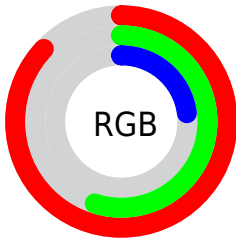

Distribution

- Red (87%)
- Green (55%)
- Blue (23%)