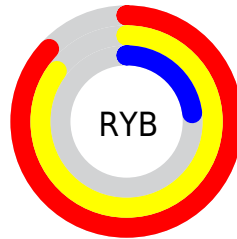

- Red (87%)
- Yellow (85%)
- Blue (23%)