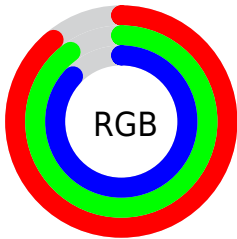

Distribution

- Red (89%)
- Green (90%)
- Blue (87%)