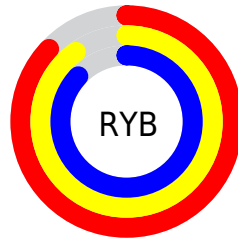

- Red (87%)
- Yellow (90%)
- Blue (87%)