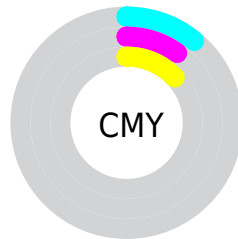

Details

The RYB color **221, 229, 222** is a light color, and the websafe version is hex **CCCCCC**. A complement of this color would be **222, 221, 229**, and the grayscale version is **228, 228, 228**.

A 20% lighter version of the original color is **255, 255, 255**, and **166, 174, 167** is the 20% darker color. If you saturate the color by 10%, you get **198, 229, 202**, and if you desaturate by 10%, it is **231, 229, 244**.

Distribution

- Red (89%)
- Green (90%)
- Blue (87%)

- Red (87%)
- Yellow (90%)
- Blue (87%)

- Cyan (0%)
- Magenta (0%)
- Yellow (3%)
- Black (10%)

- Cyan (11%)
- Magenta (10%)
- Yellow (13%)

Brightness & Saturation Gradients

These gradients show how the RYB color 221, 229, 222 changes by changing the brightness by 10 percent. The first figure shows a shift by +10% for each color and the second figure -10%.

Similar to the brightness gradients but the following saturation gradients show a change of the RYB color 221, 229, 222 by changing the saturation by 10% instead.