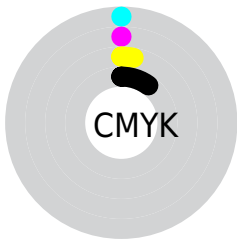

Details

The RYB color **221, 229, 222** is a light color, and the websafe version is hex **CCCCCC**. A complement of this color would be **222, 221, 229**, and the grayscale version is **228, 228, 228**.

A 20% lighter version of the original color is **255, 255, 255**, and **166, 174, 167** is the 20% darker color. If you saturate the color by 10%, you get **198, 229, 202**, and if you desaturate by 10%, it is **231, 229, 244**.

Distribution

- Red (89%)
- Green (90%)
- Blue (87%)

- Red (87%)
- Yellow (90%)
- Blue (87%)

- Cyan (0%)
- Magenta (0%)
- Yellow (3%)
- Black (10%)

- Cyan (11%)
- Magenta (10%)
- Yellow (13%)

Brightness & Saturation Gradients