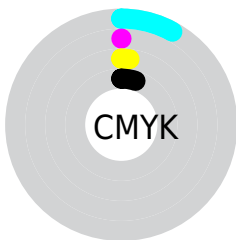

Details

The RYB color **221, 232, 241** is a light color, and the websafe version is hex FFFFFFF. A complement of this color would be **241, 221, 225**, and the grayscale version is **235, 235, 235**.

A 20% lighter version of the original color is 255, 255, 255, and **166, 177, 185** is the 20% darker color. If you saturate the color by 10%, you get **197, 221, 241**, and if you desaturate by 10%, it is **245, 241, 242**.

Distribution

Red (87%)

Green (95%)

Blue (93%)

Red (87%)

Yellow (91%)

Blue (95%)

Cyan (8%)

Magenta (0%)

Yellow (2%)

Black (5%)

Cyan (13%)

Magenta (5%)

Yellow (7%)

Brightness & Saturation Gradients

These gradients show how the RYB color 221, 232, 241 changes by changing the brightness by 10 percent. The first figure shows a shift by +10% for each color and the second figure -10%.