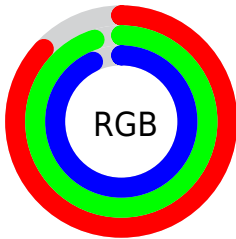

Distribution

Red (87%)

Green (95%)

Blue (93%)