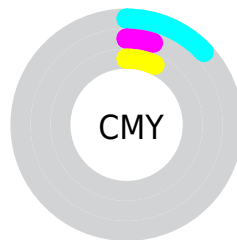

Details

The RYB color **221, 232, 241** is a light color, and the websafe version is hex FFFFFFF. A complement of this color would be **241, 221, 225**, and the grayscale version is **235, 235, 235**.

A 20% lighter version of the original color is 255, 255, 255, and **166, 177, 185** is the 20% darker color. If you saturate the color by 10%, you get **197, 221, 241**, and if you desaturate by 10%, it is **245, 241, 242**.

Distribution

Red (87%)

Green (95%)

Blue (93%)

Red (87%)

Yellow (91%)

Blue (95%)

Cyan (8%)

Magenta (0%)

Yellow (2%)

Black (5%)

Cyan (13%)

Magenta (5%)

Yellow (7%)

Brightness & Saturation Gradients

These gradients show how the RYB color 221, 232, 241 changes by changing the brightness by 10 percent. The first figure shows a shift by +10% for each color and the second figure -10%.

Square

The Square scheme is like the rectangle color scheme, but the four colors are evenly spaced on the color wheel.

221, 232, 241

231, 236, 250

251, 232, 236

232, 242, 223

Rectangle

The Rectangle color scheme consists of four colors that form a rectangle on the color wheel.