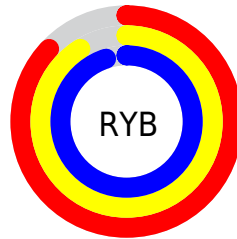

Conversions

Conversions Part 2

Format	Color
R _Y B	221, 232, 241
Decimal	14545389
CIE Lab	93.63, -7.22, -0.51
CIE LCh	94, 7.242, 183.999
Yxy	84.4184, 0.3020, 0.3328
Android (android.graphics.Color)	4292735469 (0xFFDDDF1ED)
YUV	234.5640, 1.2009, -11.8956
Hunter-Lab	91.8795, -11.9477, 4.5246

Details

The RYB color **221, 232, 241** is a light color, and the websafe version is hex FFFFFFF. A complement of this color would be **241, 221, 225**, and the grayscale version is **235, 235, 235**.

A 20% lighter version of the original color is 255, 255, 255, and **166, 177, 185** is the 20% darker color. If you saturate the color by 10%, you get **197, 221, 241**, and if you desaturate by 10%, it is **245, 241, 242**.

Distribution

Red (87%)

Green (95%)

Blue (93%)

Red (87%)

Yellow (91%)

Blue (95%)

Cyan (8%)