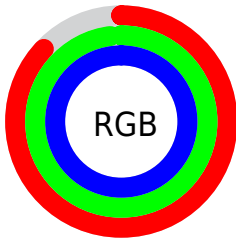

Distribution

- Red (87%)
- Green (98%)
- Blue (100%)