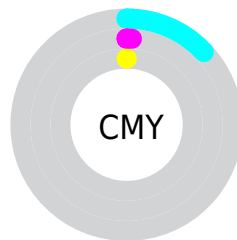

Details

The RYB color **221, 237, 255** is a light color, and the websafe version is hex **CCFFFF**. A complement of this color would be **255, 226, 221**, and the grayscale version is **243, 243, 243**.

A 20% lighter version of the original color is **255, 255, 255**, and **166, 181, 198** is the 20% darker color. If you saturate the color by 10%, you get **196, 224, 255**, and if you desaturate by 10%, it is **247, 251, 255**.

Distribution

- Red (87%)
- Green (98%)
- Blue (100%)

- Red (87%)
- Yellow (93%)
- Blue (100%)

- Cyan (13%)
- Magenta (1%)
- Yellow (0%)
- Black (0%)

- Cyan (13%)
- Magenta (1%)
- Yellow (0%)

Brightness & Saturation Gradients

These gradients show how the RYB color 221, 237, 255 changes by changing the brightness by 10 percent. The first figure shows a shift by +10% for each color and the second figure -10%.

Similar to the brightness gradients but the following saturation gradients show a change of the RYB color 221, 237, 255 by changing the saturation by 10% instead.