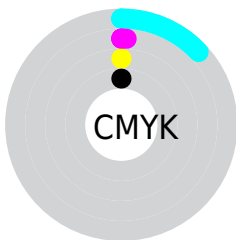

Details

The RYB color **221, 237, 255** is a light color, and the websafe version is hex **CCFFFF**. A complement of this color would be **255, 226, 221**, and the grayscale version is **243, 243, 243**.

A 20% lighter version of the original color is **255, 255, 255**, and **166, 181, 198** is the 20% darker color. If you saturate the color by 10%, you get **196, 224, 255**, and if you desaturate by 10%, it is **247, 251, 255**.

Distribution

- Red (87%)
- Green (98%)
- Blue (100%)

- Red (87%)
- Yellow (93%)
- Blue (100%)

- Cyan (13%)
- Magenta (1%)
- Yellow (0%)
- Black (0%)

- Cyan (13%)
- Magenta (1%)
- Yellow (0%)

Brightness & Saturation Gradients